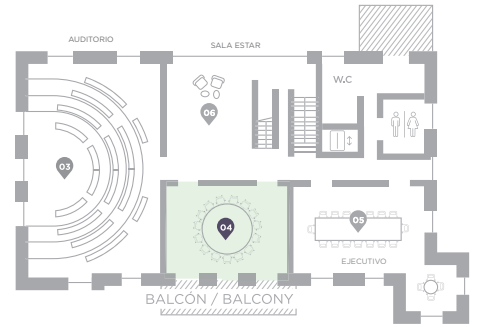

*The Board room is located on the second level of the Las Majadas de Pirque Palace, and is equipped with an elegant and comfortable furniture. It has its own balcony and is specially designed to hold effective meetings; it has an exclusive coffee corner and a constant service to the lounge.*